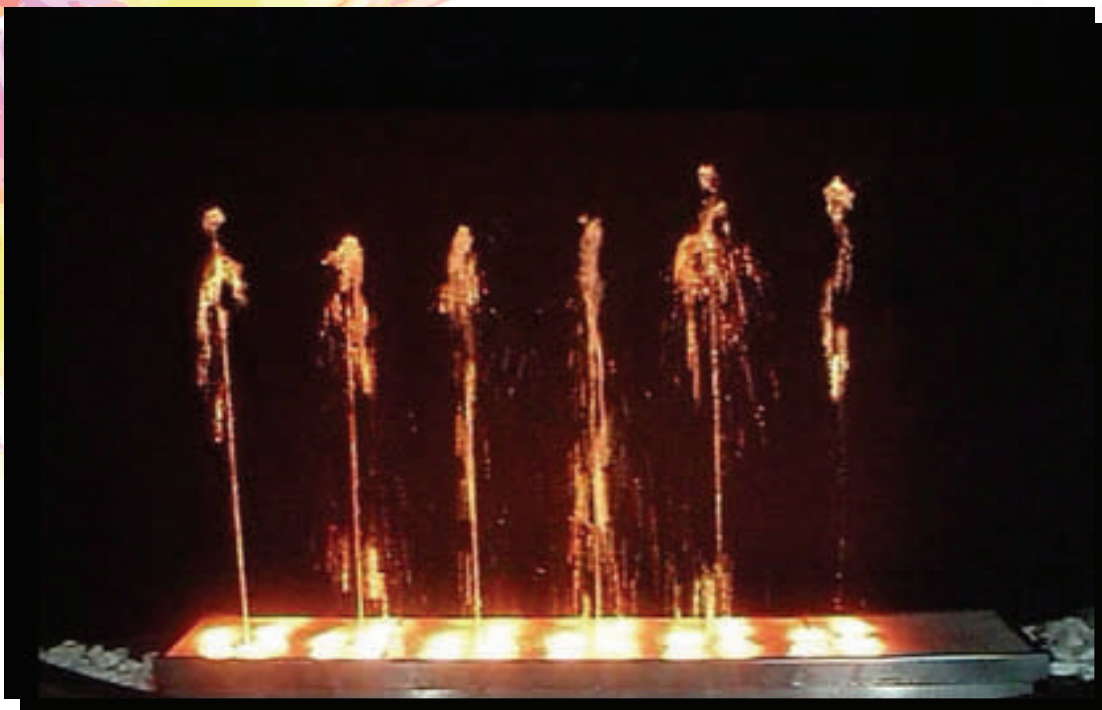

Music Fountain

Musik Springbrunnen

Musik Springvand

Bruxelles

Bruxelles
BA 011800

BA 011800 1800 x 300 x 400 mm.

Complete with: pumps - lights - nozzles - reservoir
music equipment - control system

Music part: Easy to set up with a laptop
or a DVD player

Innovation
Creation
Design

- Effects
- Lights
- Pumps
- Nozzles
- Filtration
- Water Show
- Laser Show
- Effect Fountains

Innovation
Creation
Design

Effects
Lights
Pumps
Nozzles
Filtration
Water Show
Laser Show
Effect Foun-
tains