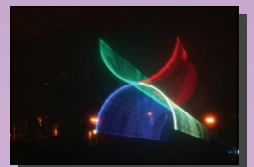

**Innovation
Creation
Design**

Effects
Lights
Pumps
Nozzles
Filtration
Water Show
Laser Show
Effect Foun-
tains