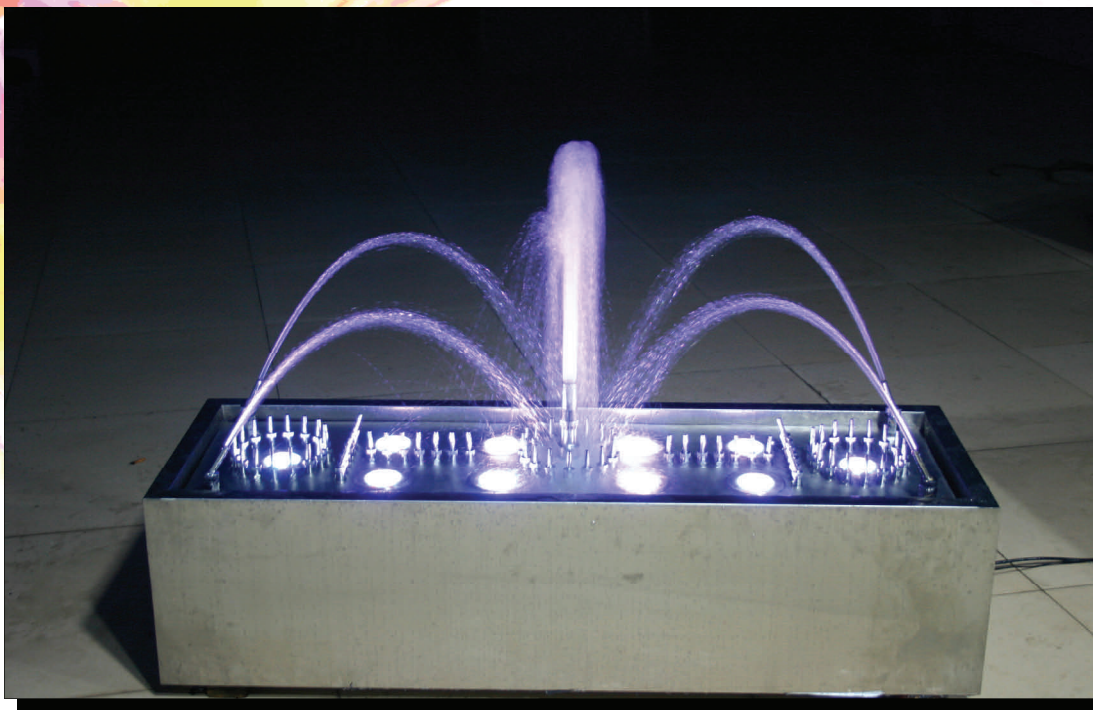

Music Fountain

Musik Springbrunnen

Musik Springvand

New York

New York

BA 011200

BA 011200 1200 x 700 x 320 mm.

Complete with: pumps - lights - nozzles - reservoir
music equipment - control system

Music part: Easy to set up with a laptop
or a DVD player

**Innovation
Creation
Design**

Effects
Lights
Pumps
Nozzles
Filtration
Water Show
Laser Show
Effect Foun-
tains

Innovation
Creation
Design

Effects
Lights
Pumps
Nozzles
Filtration
Water Show
Laser Show
Effect Foun-
tains