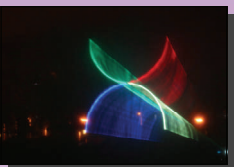

Music part: Easy to set up with a laptop
or a DVD player

**Innovation
Creation
Design**

Effects
Lights
Pumps
Nozzles
Filtration
Water Show
Laser Show
Effect Foun-
tains

Innovation
Creation
Design

Effects
Lights
Pumps
Nozzles
Filtration
Water Show
Laser Show
Effect Foun-
tains